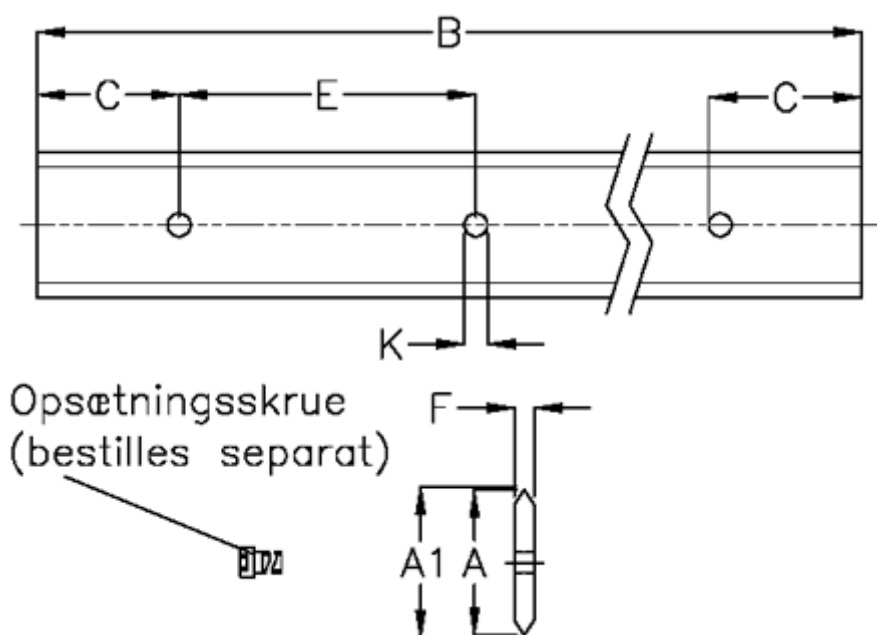

Data Sheet

Article number: 059127536

Description: Hepco SL2 spacer slide
SS M 76-536

Measures

A = 76
A1 = 76.81
B = 536
C = 43.0
E = 90
F = 6.1
For bearing = 34
For screw = M8x20

K = 9.0
Weight kg/1000 = 3400